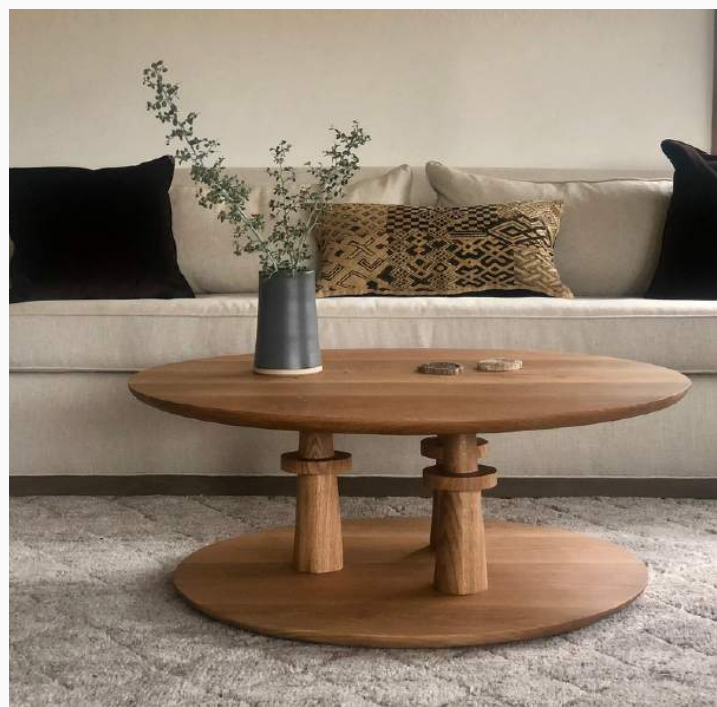

KANU COFFEE TABLE